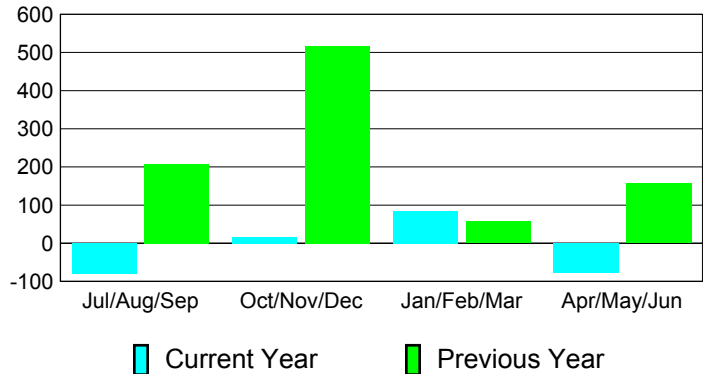

Membership Results
2010-2011

Membership
2009-2010

Month	Net Memb Goal	Actual New Memb	Actual Dropped Memb	Gain/Loss of Memb	Gain/Loss of Memb
Jul/Aug/Sep	210	116	-197	-81	208
Oct/Nov/Dec	100	219	-202	17	517
Jan/Feb/Mar	85	136	-52	84	57
Apr/May/Jun	5	160	-236	-76	157
Totals	400	631	-687	-56	939

Membership Results 2010-2011

Goal, New, Dropped, Gain/Loss

Comparison of Membership Gain/Loss

Current Year Compared to the Previous Year

Gender Comparison 2010-2011

Jul/Aug/Sep

Oct/Nov/Dec

Jan/Feb/Mar

Apr/May/Jun

■ Male

■ Female