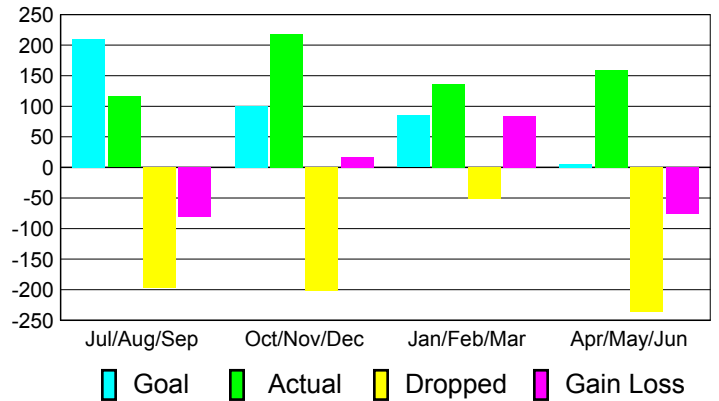

Membership Results 2010-2011

Goal, New, Dropped, Gain/Loss

Comparison of Membership Gain/Loss

Current Year Compared to the Previous Year