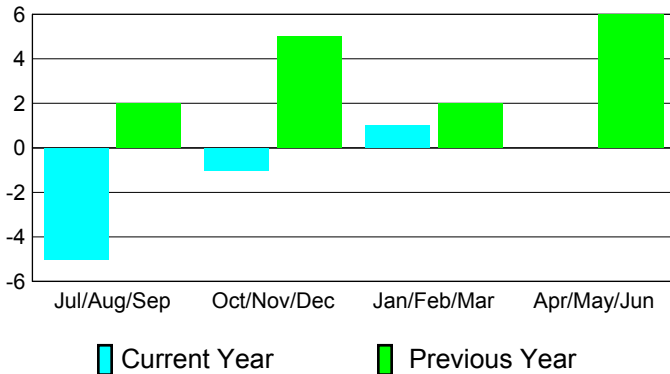

2010-2011 GMT Reports for District (or Undistricted) **District 322 D**

GMT: SANGEETA JATIA

Location: INDIA

GMT CA: 6

CLUBS

Club Results
2010-2011

Clubs
2009-2010

Month	New Club Goal	Actual New Clubs	Actual Dropped Clubs	Gain/Loss of Clubs	Gain/Loss of Clubs
Jul/Aug/Sep	5	0	-5	-5	2
Oct/Nov/Dec	2	3	-4	-1	5
Jan/Feb/Mar	2	0	1	1	2
Apr/May/Jun	0	3	-3	0	6
Totals	9	6	-11	-5	15

Club Results 2010-2011

Goal, New, Dropped, Gain/Loss

Comparison of Club Gain/Loss

Current Year Compared to the Previous Year

YTD Status Quo Clubs 2010-2011

Status Quo Clubs Compared to Status Quo Members

MEMBERSHIP