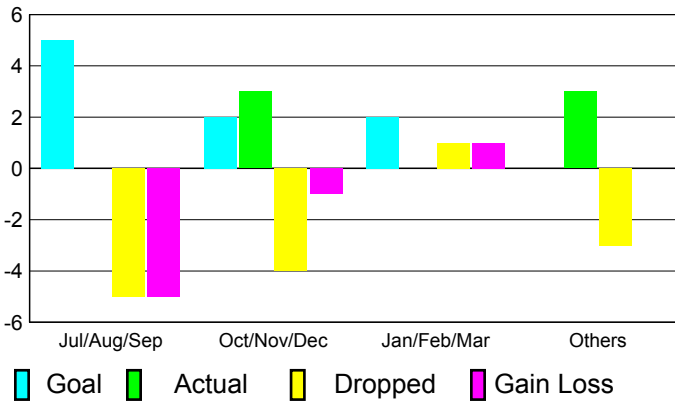

2010-2011 GMT Reports for District (or Undistricted) **District 322 D**

GMT: SANGEETA JATIA

Location: INDIA

GMT CA: 6

CLUBS

Club Results
2010-2011

Clubs
2009-2010

Month	New Club Goal	Actual New Clubs	Actual Dropped Clubs	Gain/Loss of Clubs	Gain/Loss of Clubs
Jul/Aug/Sep	5	0	-5	-5	2
Oct/Nov/Dec	2	3	-4	-1	5
Jan/Feb/Mar	2	0	1	1	2
Apr/May/Jun	0	3	-3	0	6
Totals	9	6	-11	-5	15

Club Results 2010-2011

Goal, New, Dropped, Gain/Loss

Comparison of Club Gain/Loss

Current Year Compared to the Previous Year

YTD Status Quo Clubs 2010-2011

Status Quo Clubs Compared to Status Quo Members

MEMBERSHIP

Membership Results
2010-2011

Membership
2009-2010

Month	Net Memb Goal	Actual New Memb	Actual Dropped Memb	Gain/Loss of Memb	Gain/Loss of Memb
Jul/Aug/Sep	210	116	-197	-81	208
Oct/Nov/Dec	100	219	-202	17	517
Jan/Feb/Mar	85	136	-52	84	57
Apr/May/Jun	5	160	-236	-76	157
Totals	400	631	-687	-56	939